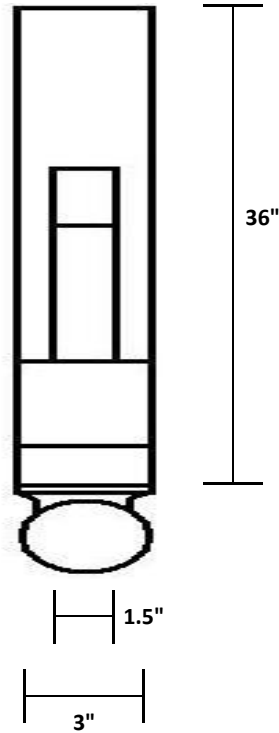

D - 11

Notes:

Any length, height or pitch is available, change the pitch and length in the code.

(iCV) stands for inverted "Cross" and a "V"
-b stands for with a ball, leave it out of the code for without ball

Decor Innovations

3350 Wolfedale Road.
Mississauga, Ontario, L5C 1W4
Ph. 905-270-9006 Fax 905-270-7948

Date: February 5, 2008

By: BH

PVC

Tag: Decor Innovations - Gable Detail

Part Code: DI-GD(iCV)12/12-72-b