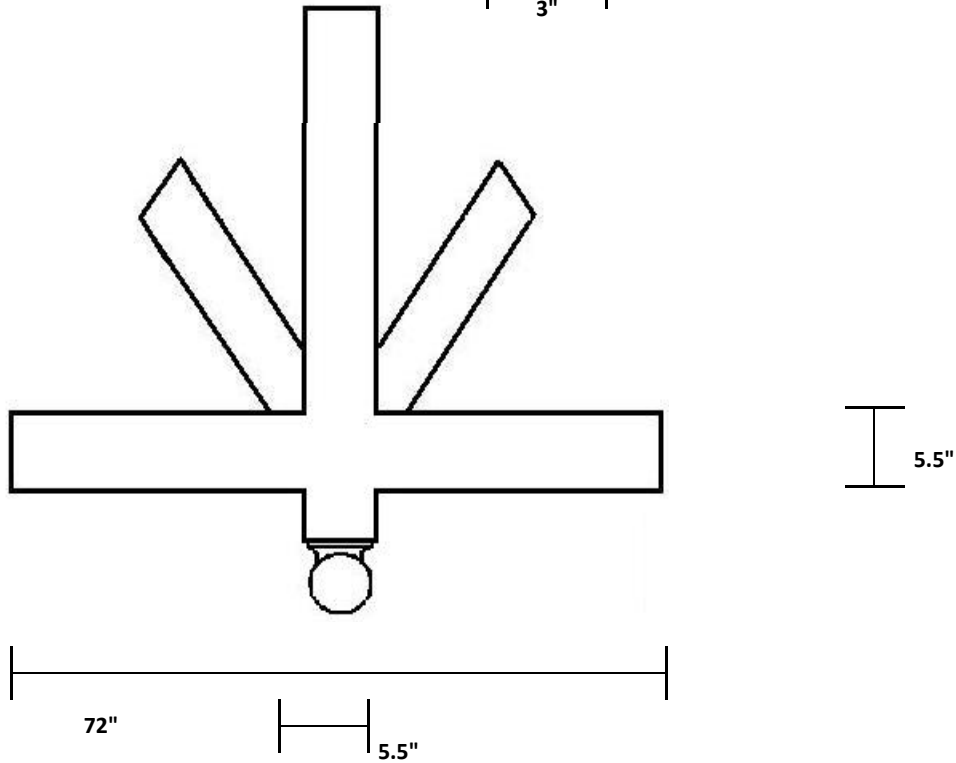

D - 11

Notes:

Any length, height or pitch is available, change the pitch and length in the code.

(iCV) stands for inverted "Cross" and a "V"
-b stands for with a ball, leave it out of the code for without ball

Decor Innovations

3350 Wolfedale Road.
Mississauga, Ontario, L5C 1W4
Ph. 905-270-9006 Fax 905-270-7948

Date: February 5, 2008

By: BH

PVC

Tag: Decor Innovations - Gable Detail

Part Code: DI-GD(iCV)12/12-72-b