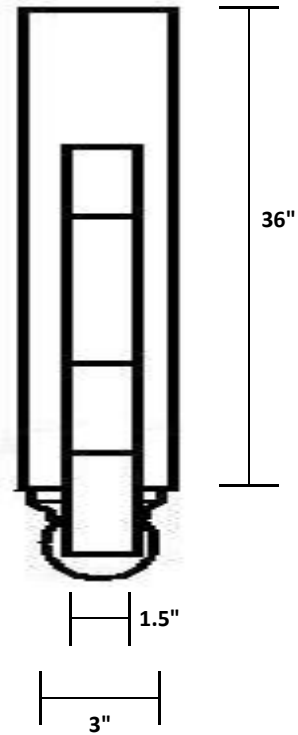

# D - 15

**Notes:**

Any length, height or pitch is available, change the pitch and length in the code.

(iCVa) stands for inverted "Cross" and a "V" arched  
-b stands for with a ball, leave it out of the code for without ball

## Decor Innovations

3350 Wolfedale Road.  
Mississauga, Ontario, L5C 1W4  
Ph. 905-270-9006 Fax 905-270-7948

Date: February 5, 2008 By: BH PVC

Tag: Decor Innovations - Gable Detail

Part Code: DI-GD(iCVa)12/12-72-b