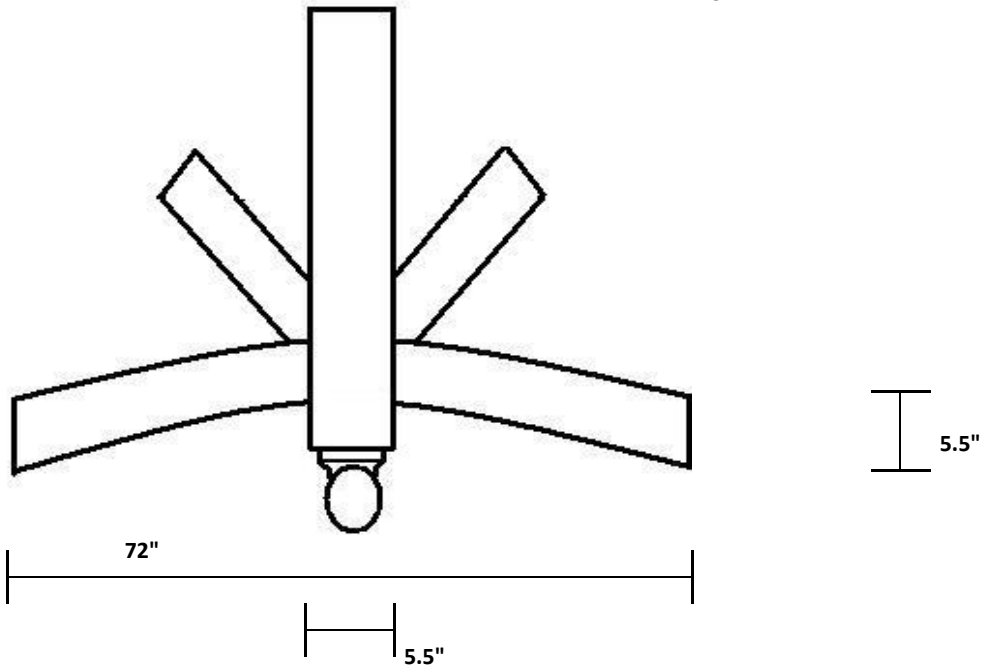

# D - 15

**Notes:**

Any length, height or pitch is available, change the pitch and length in the code.

(iCVa) stands for inverted "Cross" and a "V" arched  
-b stands for with a ball, leave it out of the code for without ball

## Decor Innovations

3350 Wolfedale Road.  
Mississauga, Ontario, L5C 1W4  
Ph. 905-270-9006 Fax 905-270-7948

Date: February 5, 2008 By: BH PVC

Tag: Decor Innovations - Gable Detail

Part Code: DI-GD(iCVa)12/12-72-b