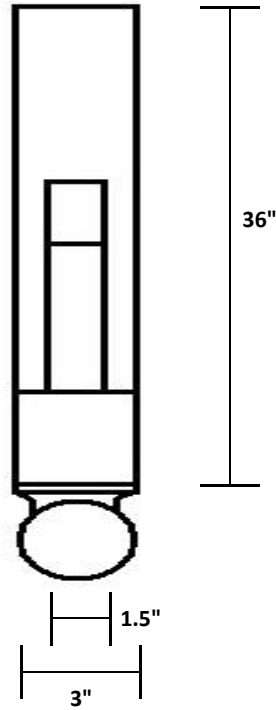

D - 5

Notes:

Any length, height or pitch is available, change the pitch and length in the code.

(iTV) stands for inverted "T" and a "V"
 -b stands for with a ball, leave it out of the code for without ball

Decor Innovations <small>3350 Wolfedale Road. Mississauga, Ontario, L5C 1W4 Ph. 905-270-9006 Fax 905-270-7948</small>	Date: February 5, 2008	By: BH	PVC
	Tag: Decor Innovations - Gable Detail		
	Part Code: DI-GD(iTV)12/12-72-b		