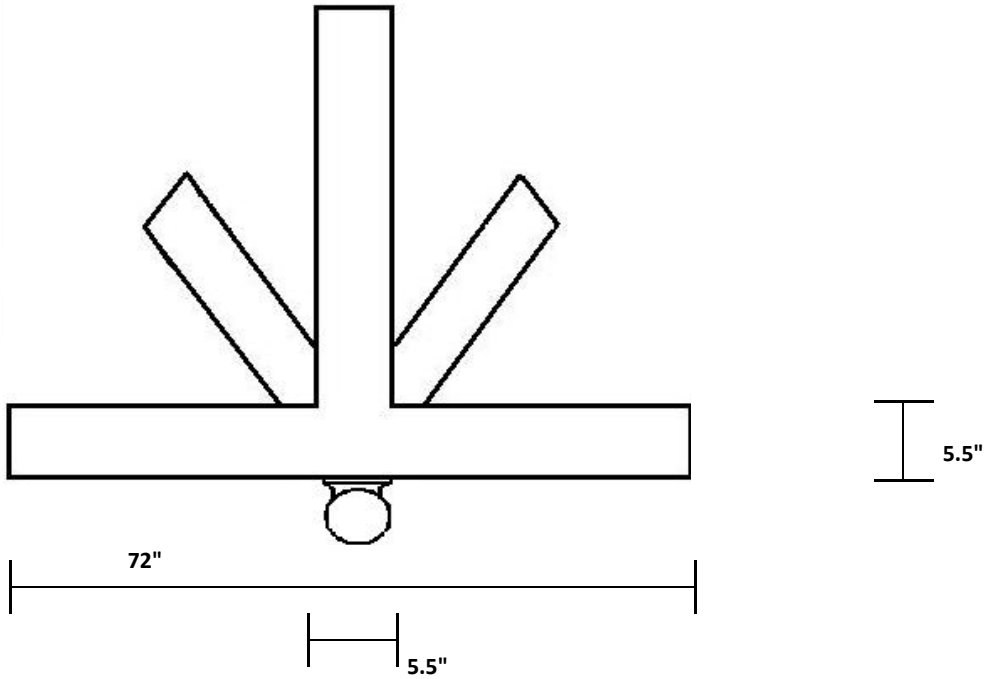

D - 5

Notes:

Any length, height or pitch is available, change the pitch and length in the code.

(iTV) stands for inverted "T" and a "V"
 -b stands for with a ball, leave it out of the code for without ball

Decor Innovations <small>3350 Wolfedale Road. Mississauga, Ontario, L5C 1W4 Ph. 905-270-9006 Fax 905-270-7948</small>	Date: February 5, 2008	By: BH	PVC
	Tag: Decor Innovations - Gable Detail		
	Part Code: DI-GD(iTV)12/12-72-b		