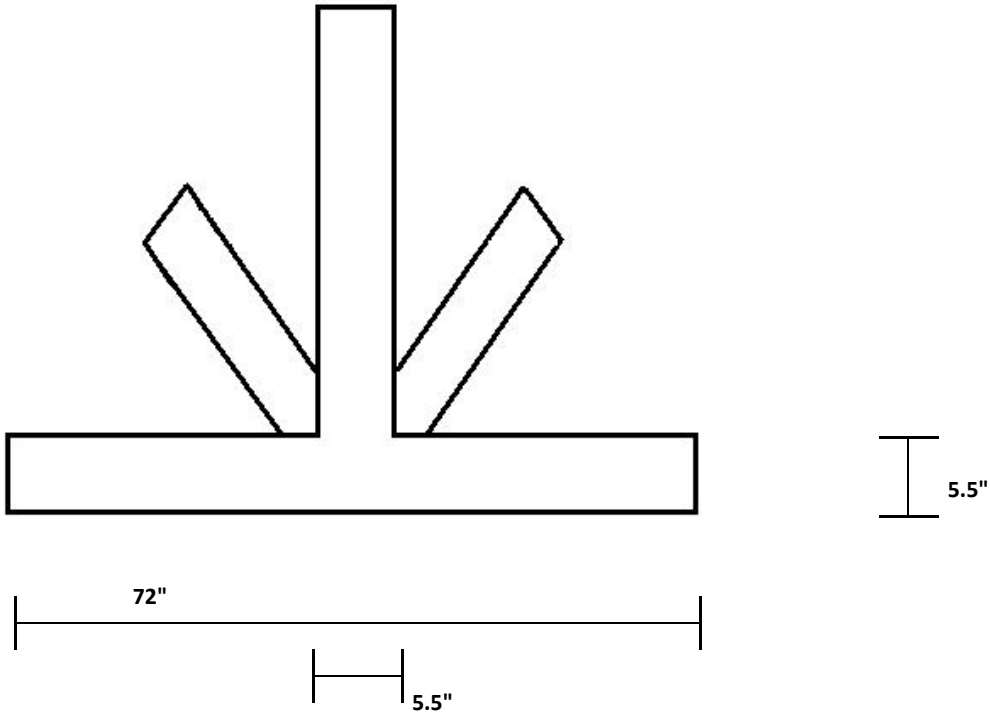

D - 6

Notes:

Any length, height or pitch is available, change the pitch and length in the code.

(iTV) stands for inverted "T" and a "V"

Decor Innovations 3350 Wolfedale Road. Mississauga, Ontario, L5C 1W4 Ph. 905-270-9006 Fax 905-270-7948	Date: February 5, 2008	By: BH	PVC
	Tag: Decor Innovations - Gable Detail		
	Part Code: DI-GD(iTV)12/12-72		