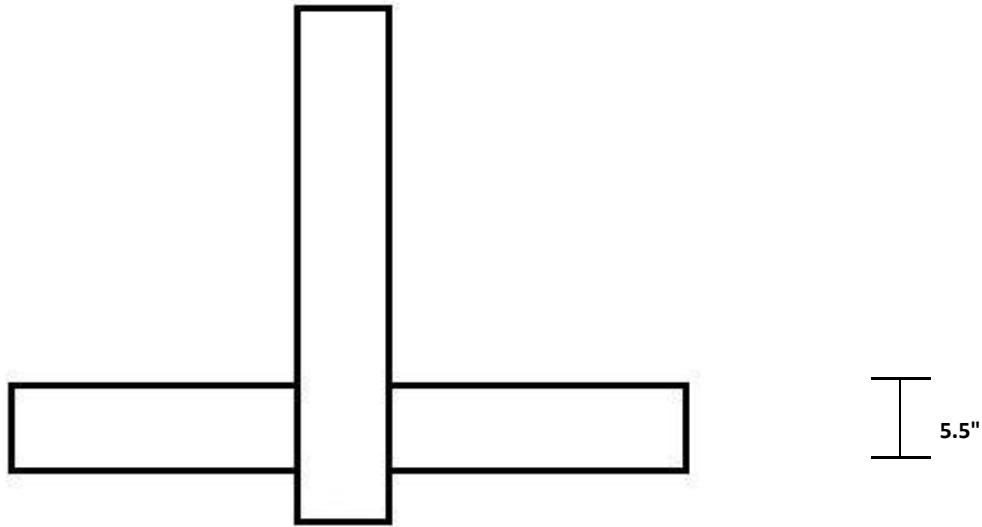

D - 8

Notes:

Any length, height or pitch is available,
change the pitch and length in the code.

(iC) stands for inverted "Cross"

Decor Innovations 3350 Wolfedale Road. Mississauga, Ontario, L5C 1W4 Ph. 905-270-9006 Fax 905-270-7948	Date: February 5, 2008	By: BH	PVC
	Tag: Decor Innovations - Gable Detail		
	Part Code: DI-GD(iC)12/12-72		