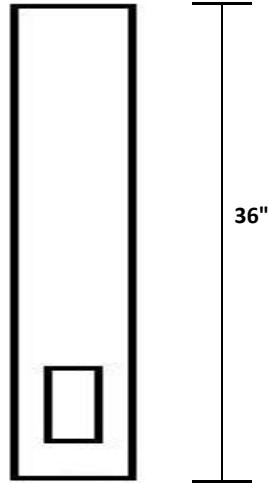

D - 8

Notes:

Any length, height or pitch is available,
change the pitch and length in the code.

(iC) stands for inverted "Cross"

Decor Innovations 3350 Wolfedale Road. Mississauga, Ontario, L5C 1W4 Ph. 905-270-9006 Fax 905-270-7948	Date: February 5, 2008	By: BH	PVC
	Tag: Decor Innovations - Gable Detail		
	Part Code: DI-GD(iC)12/12-72		