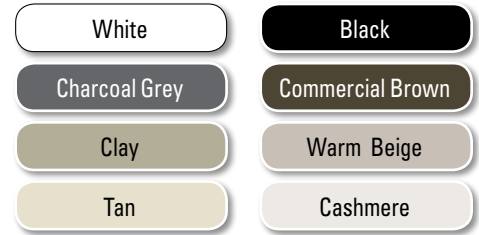

END CAP

In keeping with the quality and look of the handrail and posts, end caps are made of aluminum.

POST BASE

A key advantage in selecting KoolRay's SPECTRA railing system, is the solid aluminum extruded base. The overall strength and reduced flex offered by this product and process will easily pass the most stringent of tests.

PAINT FINISH

To complement any building look, 8 standard colours are available. The powder coat paint provides a top quality durable finish able to withstand harsh exterior elements. If you don't find the right colour from our standard offering, custom colours are available upon request.