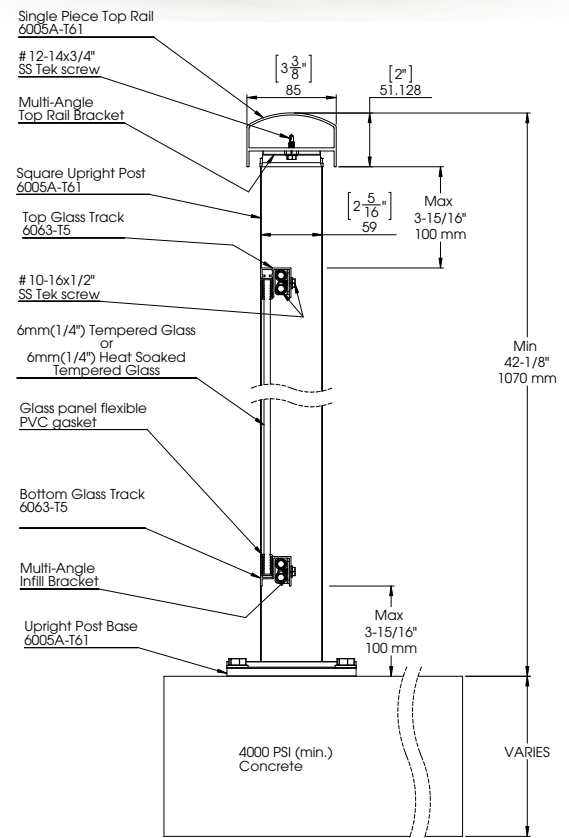

MATERIAL

Our system uses the right material to provide maximum strength, reliability and safety. This is evident by your use of a stronger alloy (60056A-T61) where it's needed most.

- All posts, top rails and post bases are made with aluminum alloy 60056A-T61.
- Other components are made of 6063-T5 aluminum.
- Glass is 6mm tempered but can be heat soaked or laminated if needed.

TECHNICAL DRAWING SPINDLE

TECHNICAL DRAWING GLASS

IK *Imperial*
Kool-Ray[™]

IMPERIAL KOOL RAY INC.
40, rue Industrial Park Street
Richibucto, NB Canada E4W 4A4
1-800-561-3100
www.imperialgroup.ca