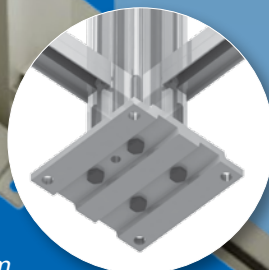

SPECTRA SERIES RAILING SYSTEM

HANDRAIL

Esthetically pleasing, modern, and easy to clean continuous handrail.

CORNERS

All corners are mitered for a cleaner look and all brackets are hidden when installed. The brackets are designed for all angles of varying degrees.

END CAP

In keeping with the quality and look of the handrail and posts, end caps are made of aluminum.

POST BASE

A key advantage in selecting KoolRay's SPECTRA railing system, is the solid aluminum extruded base. The overall strength and reduced flex offered by this product and process will easily pass the most stringent of tests.

MATERIAL

Our system uses the right material to provide maximum strength, reliability and safety. This is evident by your use of a stronger alloy (60056A-T61) where it's needed most.

- All posts, top rails and post bases are made with aluminum alloy 60056A-T61.
- Other components are made of 6063-T5 aluminum.
- Glass is 6mm tempered but can be heat soaked or laminated if needed.