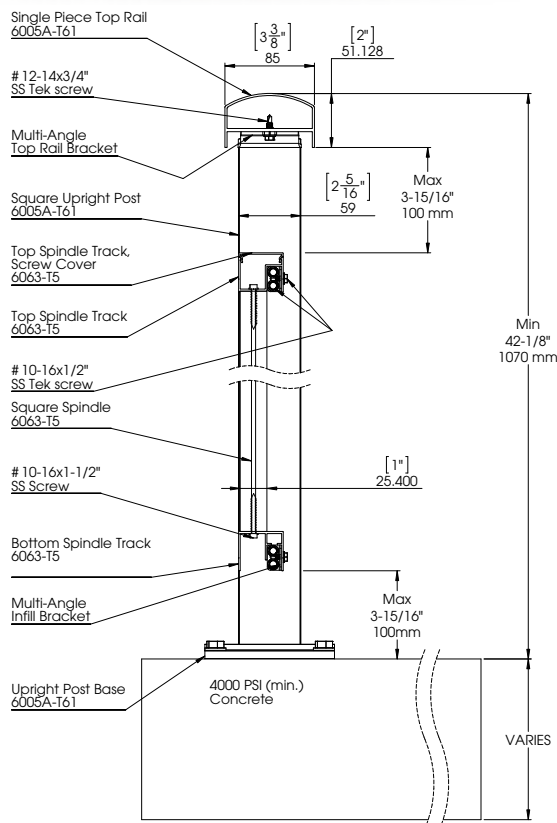

TECHNICAL DRAWING SPINDLE