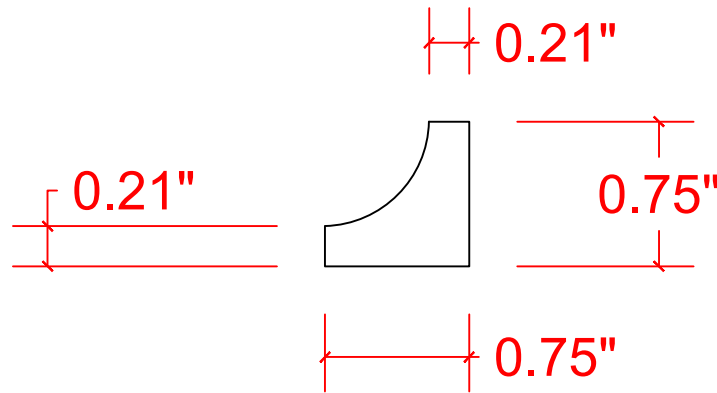

VERSATEX®

TRIM BOARD

TRIM SMARTER.

VERSATEX Building Products, LLC
www.versatex.com
724.857.1111

Scotia Cove

Scale: Full

Part No. VER93