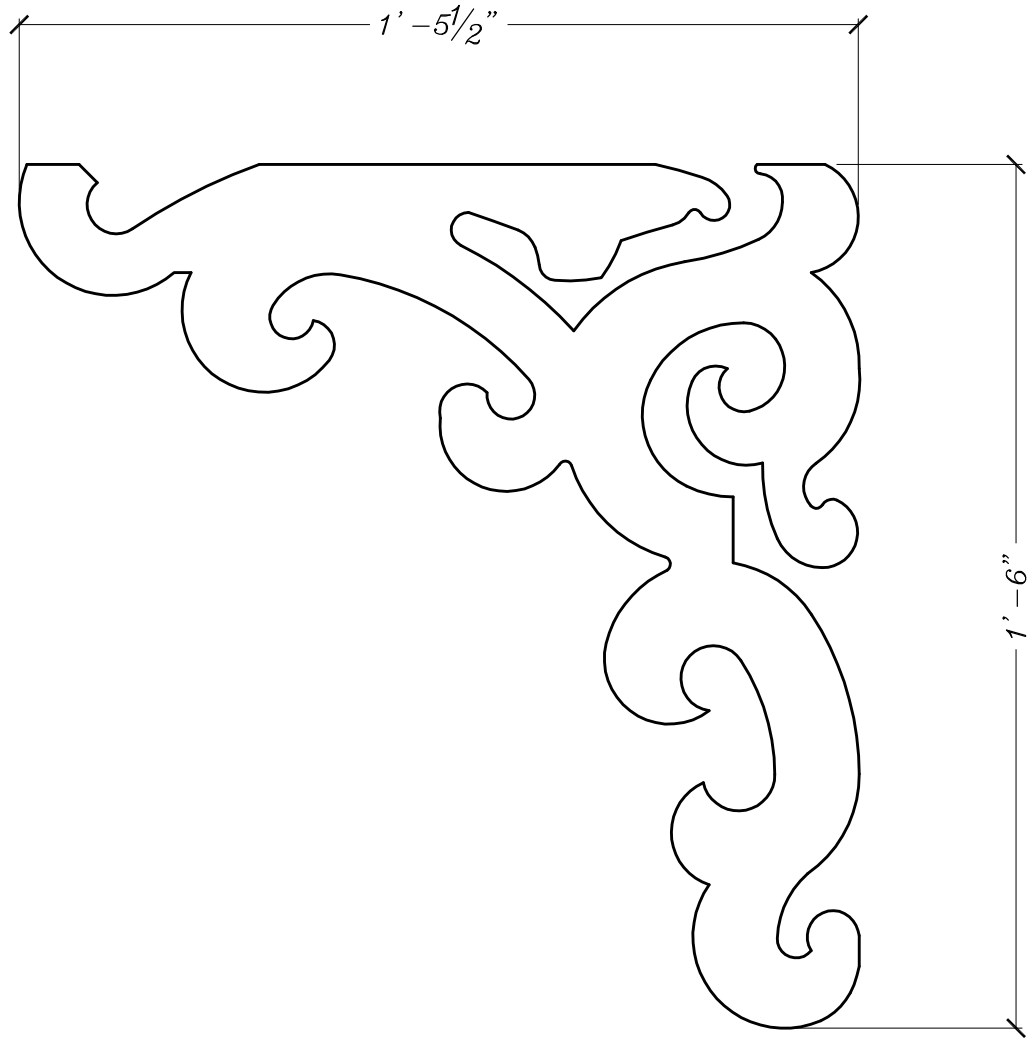

1 1/4"

**SPECTIS MOULDERS INC.**  
**1-800-685-9981**

**NOTES:**  
 1. ALL PRODUCTS ARE DRAWN FOR PRESENTATION PURPOSES, THEREFORE IMAGE MAY VARY SLIGHTLY FROM ACTUAL PART.  
 2. DRAWING INTENT IS TO INDICATE GENERAL ARRANGEMENT, DESIGN AND INTENT OF WORK IS PARTLY DIAGRAMATIC.  
 3. SPECTIS RESERVES THE RIGHT TO CHANGE ANY PRODUCT DESIGN WITHOUT NOTIFICATION.

CUSTOMER/PRO. NAME & QUOTE#:		TITLE:	
STANDARD PRODUCT		GINGERBREADS	
BILL OF MAT / PART #:		SCALE:	DATE:
GB 3316		1/4" = 1"	05/01/04
		DWG BY:	REV
		JB	