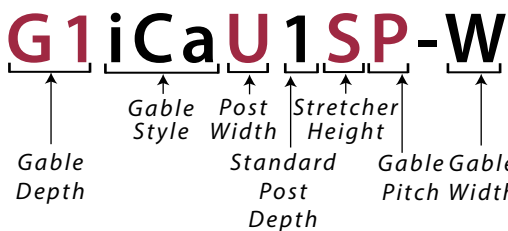

Understanding your Prestige Gable Detail product code.

G1 Product Codes