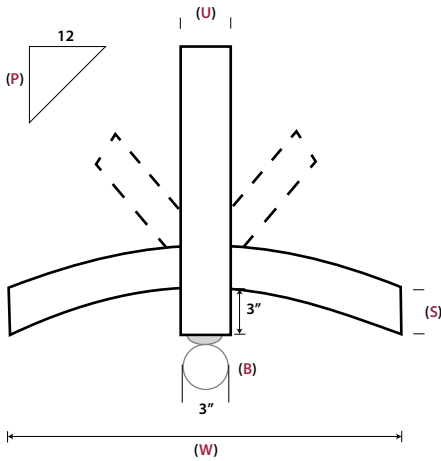

D - 13
(iTVa-b)

D - 14
(iTVa)

D - 15
(iCVa-b)

D - 16
(iCVa)

Each style is available in both G1 & G3 details.*

*See specifications sheet for G1 & G3 details. (Page 24)

For custom orders, please contact your local contractors desk or visit us at www.prestigediy.com to request quote.

D - 48
(iCd)

Gable Detail Specifications

ICa

IC

G1

G3

ITa

IT