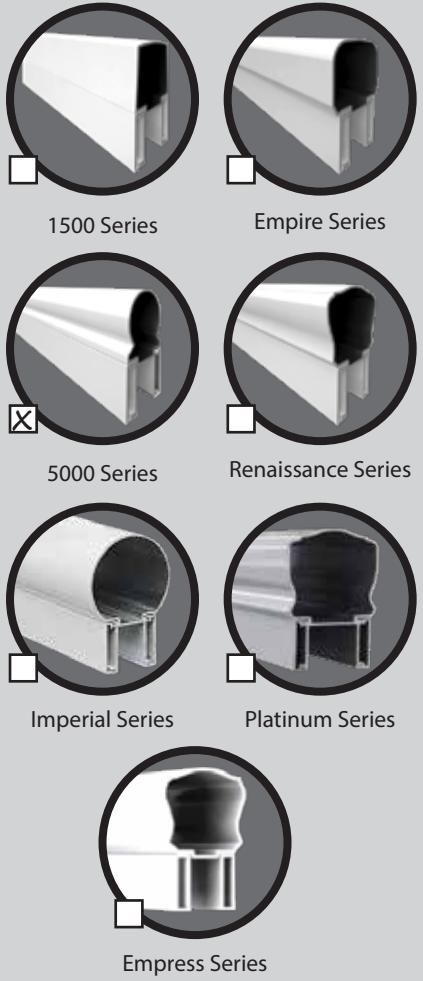

Spindle Size

1/2" x 3/4" ☐

3/4" x 3/4" ☒

Platinum 1-1/4"x1-1/4" ☐

Vision Glass ☐

Height

36" ☒

42" ☐

Colour

White ☒

Warm Beige ☐

Clay ☐

Cashmere¹ ☐

Pewter² ☐

Grey³ ☐

Commercial Brown ☐

Black ☐

¹ N/A in Empress, Empire, 1500, Imperial Series
² N/A in Platinum, 1500 Imperial Series
³ Only available in 5000 series

Rail Type (linear feet)

Spindle

Glass

Posts

Mid Post

2" x 2"

3" x 3"

Stair Post

☐ 2x2 or 3x3 Post

Mid Post ☒

Mid Post spacing

Section Length	# Mid Post
1' to 6'	0
6' to 10'	1
10' to 15'	2
15' to 18'	3

Notes:

Railing Project Planner

Legend: ☐ Post   ☒ Mid Post   ☐ Stair Post

Email quote request to admin@didr.ca or fax to 289-291-7948

Name: *A. Person*

Address: *123 ABC St. Toronto, ON*

Phone: *416-123-4567*

Email: *ap@mail.com*