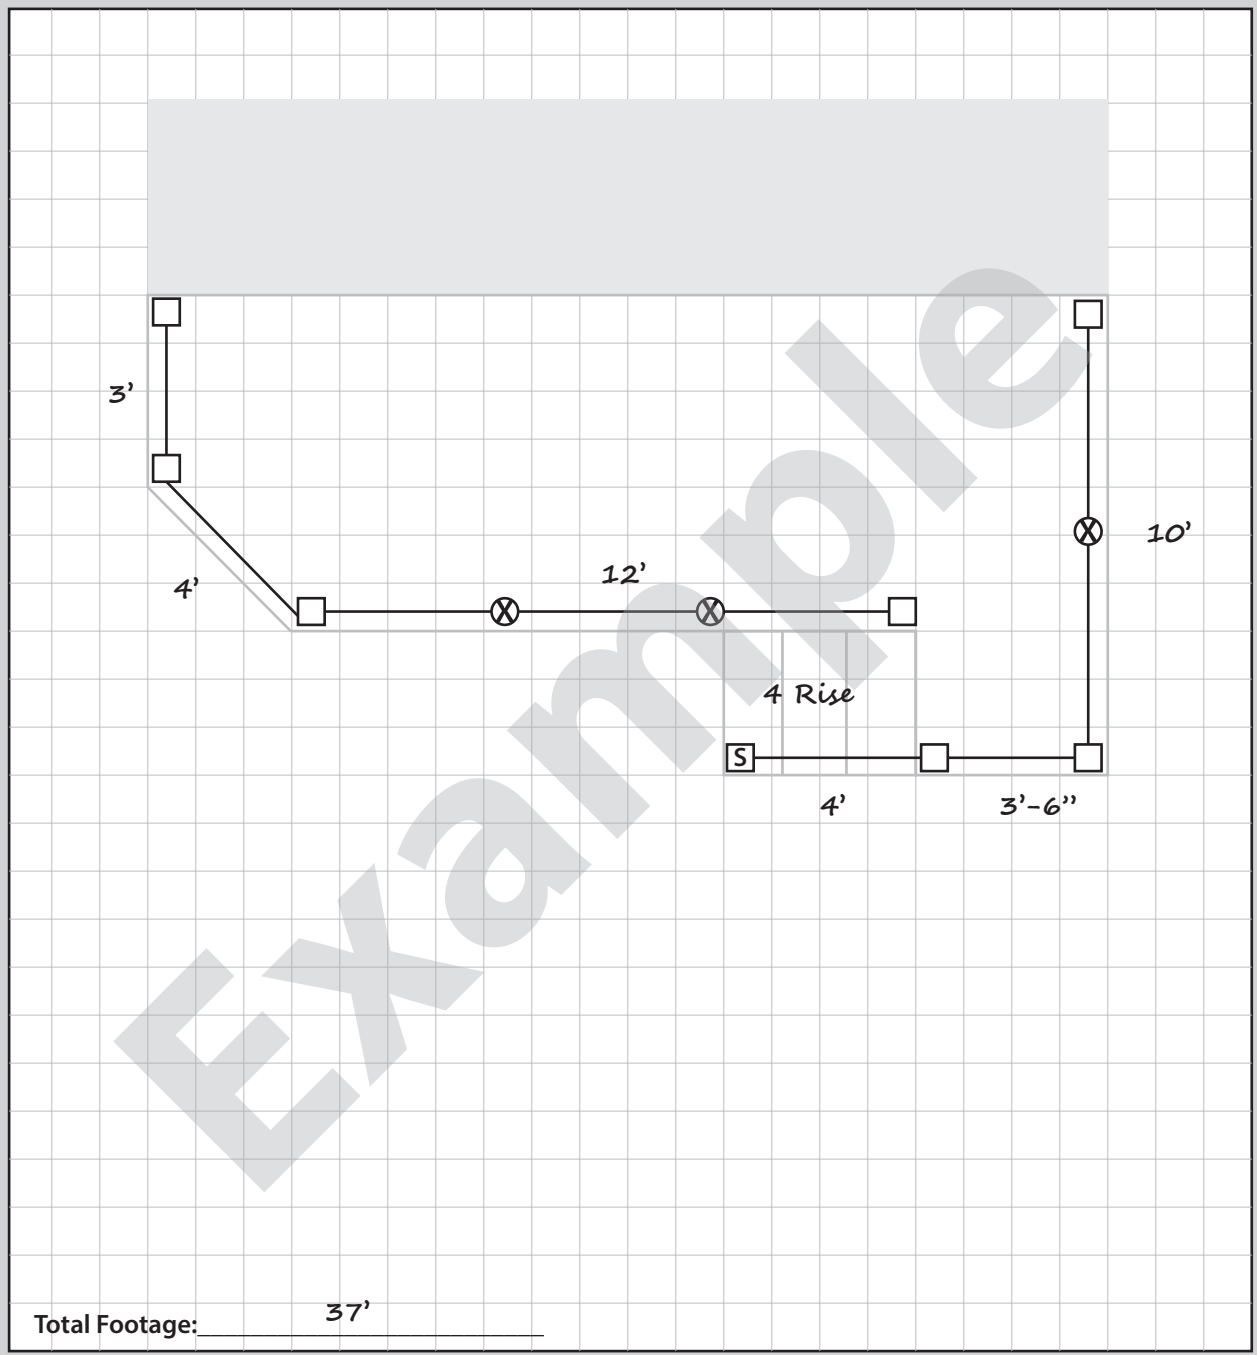

Spindle Size

1/2" x 3/4"

3/4" x 3/4"

Platinum 1-1/4"x1-1/4"

Vision Glass

Height

36"

42"

3" x 3"

Stair Post

2x2 or 3x3 Post

Mid Post

Mid Post spacing

Section Length	# Mid Post
1' to 6'	0
6' to 10'	1
10' to 15'	2
15' to 18'	3

Notes:

Railing Project Planner