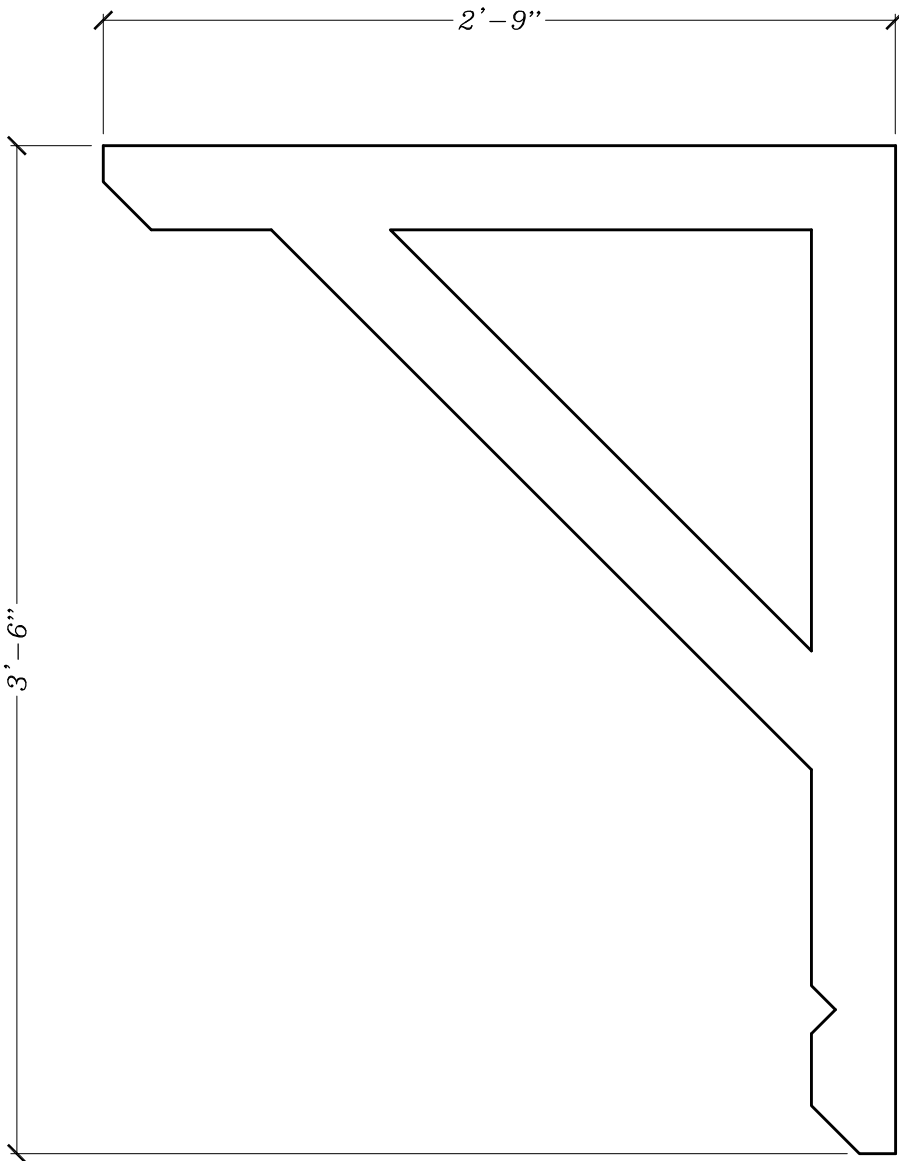

3 1/2"

2'-9"

3'-6"

SPECTIS MOULDERS INC.
1-800-685-9981

NOTES:
 1. ALL PRODUCTS ARE DRAWN FOR PRESENTATION PURPOSES, THEREFORE IMAGE MAY VARY SLIGHTLY FROM ACTUAL PART.
 2. DRAWING INTENT IS TO INDICATE GENERAL ARRANGEMENT, DESIGN AND INTENT OF WORK IS PARTLY DIAGRAMATIC.
 3. SPECTIS RESERVES THE RIGHT TO CHANGE ANY PRODUCT DESIGN WITHOUT NOTIFICATION.

CUSTOMER/PRO. NAME & QUOTE#:

STANDARD PRODUCT

TITLE:

BLOCK

BILL OF MAT / PART #:

BL 2499

SCALE:

1/8" = 1"