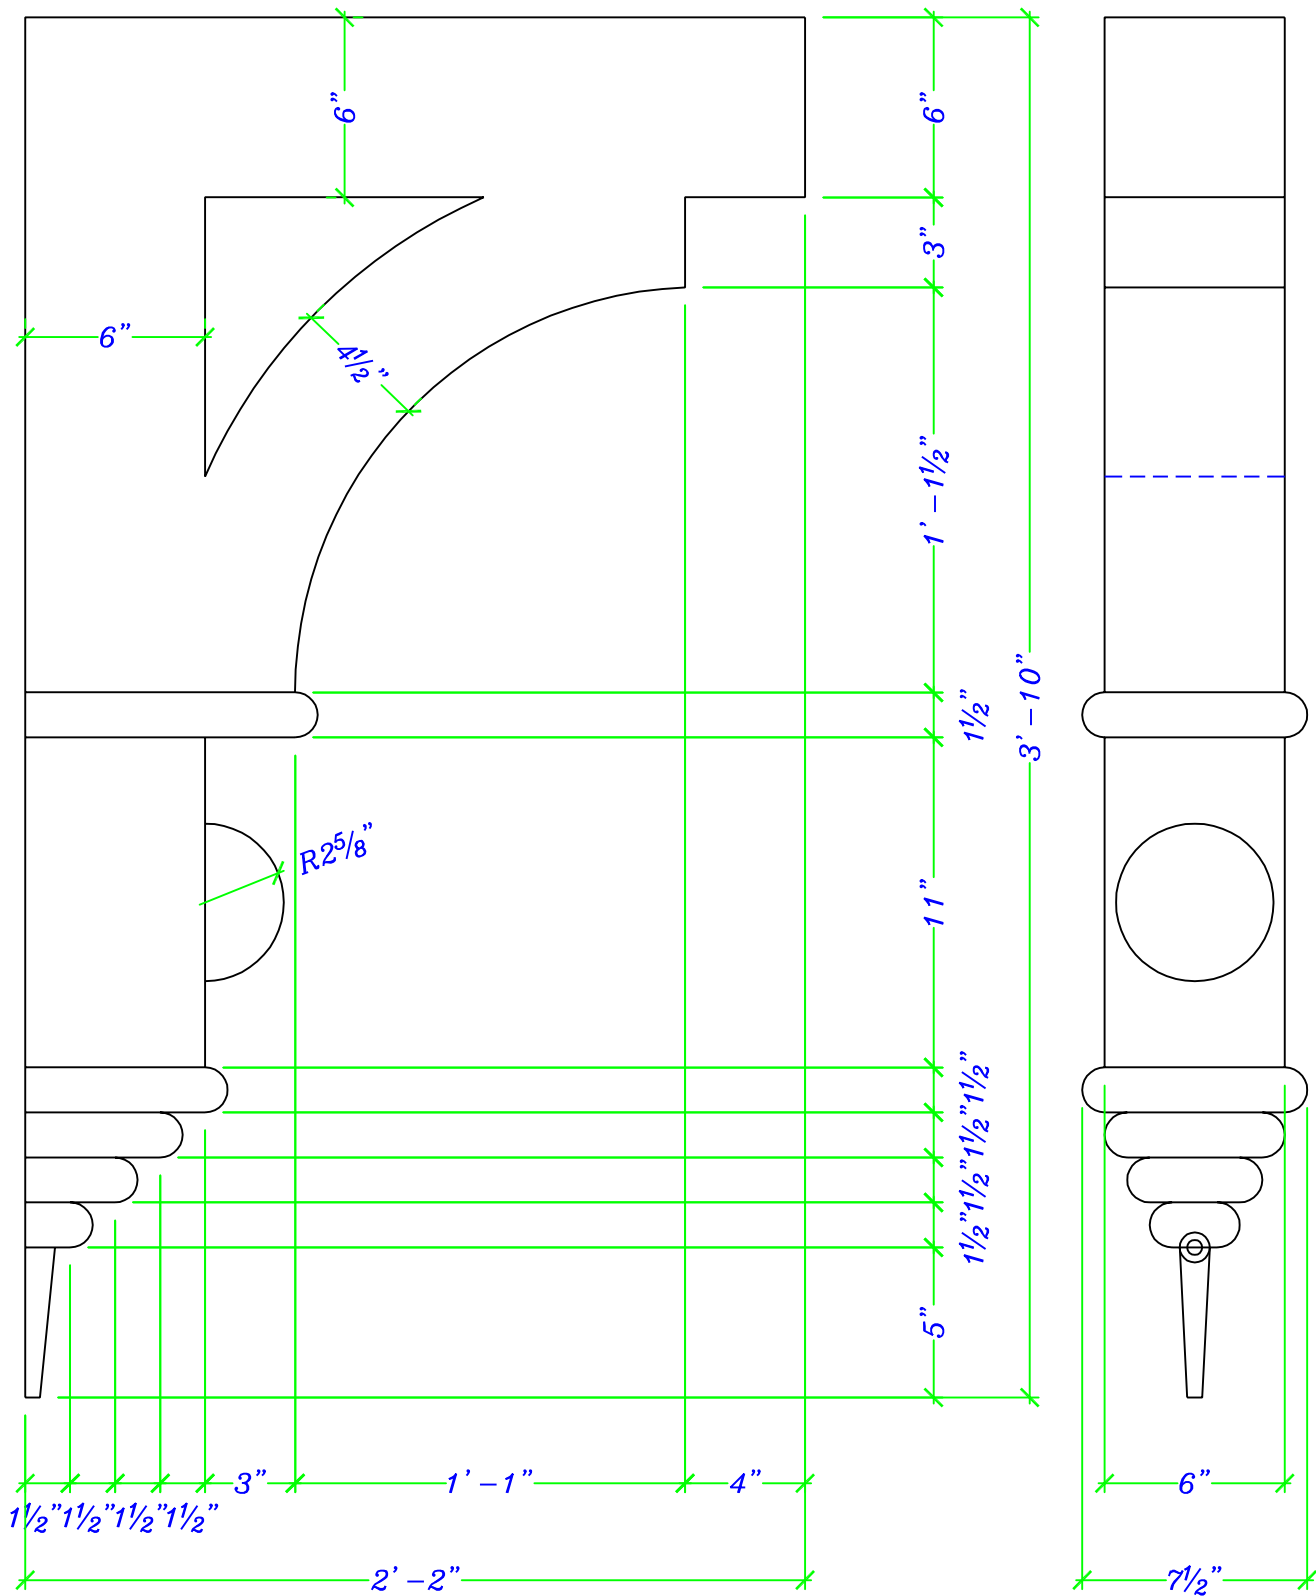

CUSTOMER/PRO. NAME & QUOTE#: SOUTHERN BULDERS SUPPLY PO#TH85339		TITLE: BLOCK BOTTOM VIEW	
BILL OF MAT / PART #: BL#01		SCALE: 5/16 = 1"	DATE: 06/08/24
		DWG BY: JB	REV

SPECTIS MOULDERS INC.
 1-800-685-9981

CUSTOMER/PRO. NAME & QUOTE#:
 STANDARD PRODUCT

TITLE:
 BLOCK

BILL OF MAT / PART #:
 BL2879

SCALE:
 3/32 = 1"

DATE:
 06/08/14

DWC BY:
 JB

REV