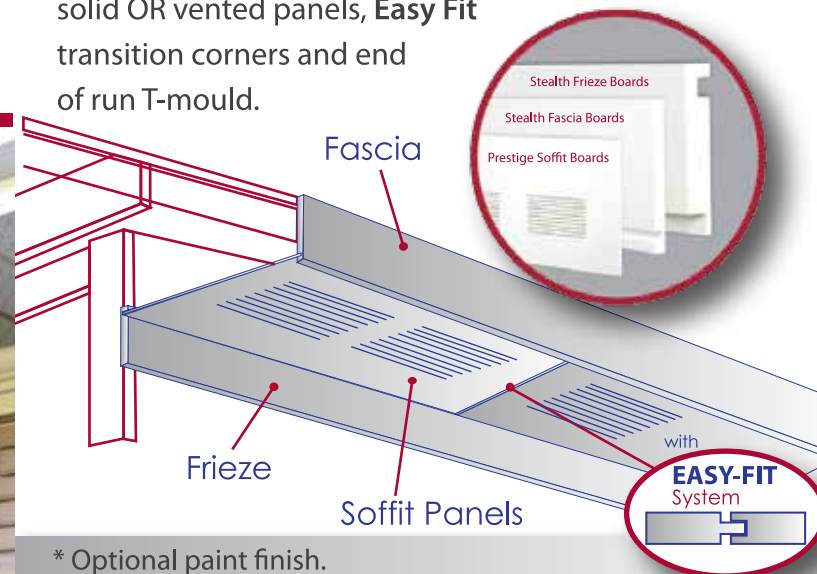

Prestige
GABLES
Innovative PVC Systems

Prestige
SOFFIT
Innovative PVC Systems

Prestige
LOUVRE
Innovative PVC Systems

Custom Shapes & Sizes Available

Prestige
SHUTTERS
Innovative PVC Systems

WWW.PRESTIGEDIY.COM

Prestige
BRACKETS
Innovative PVC Systems

Easy Fit

Prestige DIY Products™ makes it **Easy** with Prestige Soffit! Standard widths of 12" & 16" at 4' lengths, utilizing innovative **Easy Fit** assembly and expansion joint. Prestige Soffit complete installation program supplies solid OR vented panels, **Easy Fit** transition corners and end of run T-mould.