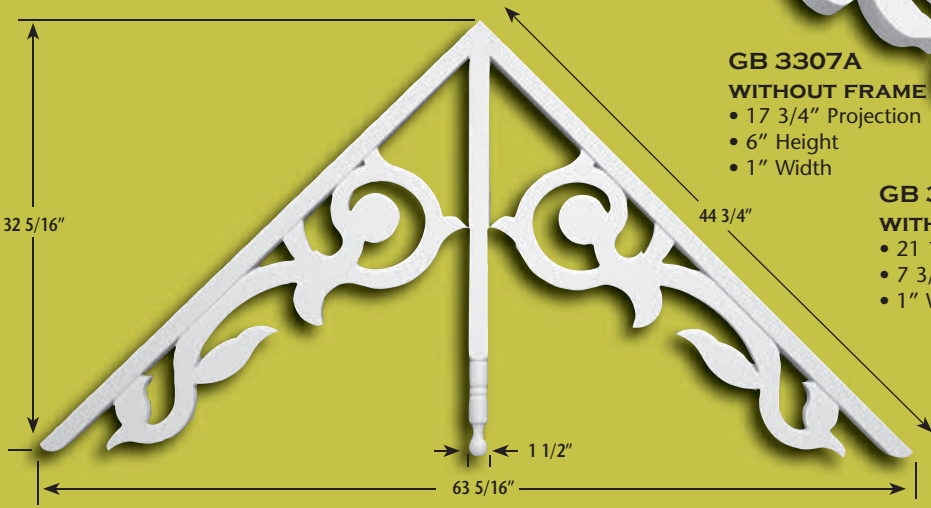

BLOCKS, BRACKETS & GINGERBREADS

GINGERBREADS

GB 3300
 • 1 1/8" Projection
 • 8 3/8" Height
 • 11 3/8" Width
 • Apply to BL 2456

GB 3301
 • 1 1/8" Projection
 • 10 3/8" Height
 • 10 1/2" Width
 • Apply to BL 2456

GB 3302
 • 1 1/8" Projection
 • 8 1/4" Height
 • 9 1/8" Width
 • Apply to BL 2457

GB 3303
 • 1 1/2" Projection
 • 7 1/2" Height
 • 6 1/2" Width
 • Apply to BL 2457

GB 3304
 • 1 1/8" Projection
 • 6 5/8" Height
 • 7 5/8" Width
 • Apply to BL 2458

GB 3305
 • 1 1/8" Projection
 • 7 5/8" Height
 • 7 5/8" Width
 • Apply to BL 2458

GB 3306
 • Adjustable 12/12 Pitch

GB 3307A
WITHOUT FRAME
 • 17 3/4" Projection
 • 6" Height
 • 1" Width

GB 3308A
WITHOUT FRAME
 • 21 15/16" Projection
 • 7 3/8" Height
 • 1" Width

GB 3324
 • 24" Projection
 • 24" Height
 • 3" Width

GB 3330
 • 25" Projection
 • 18" Height
 • 2" Width

GINGERBREADS

GB 3331
 • 19 3/4" Projection
 • 7 7/8" Height
 • 2" Width

GB 3332
 • 11 1/2" Projection
 • 7 3/4" Height
 • 1" Width